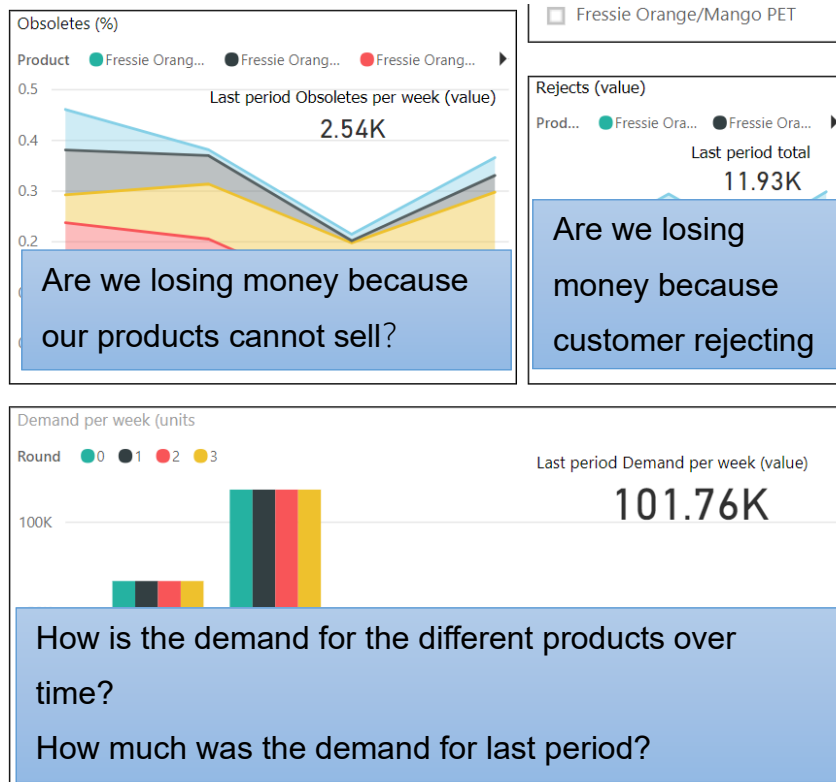

Know our Products

Access Fresh Connection KPI Report here: <http://is5123grp4scm.weebly.com/>