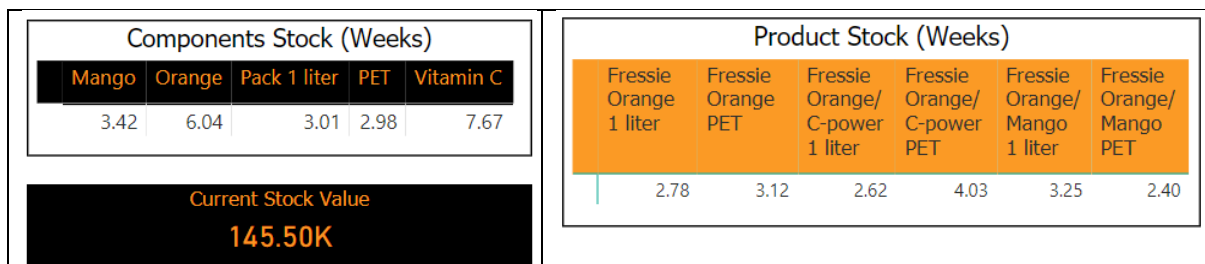

Know what we have

Know our current stock of components and finished products.